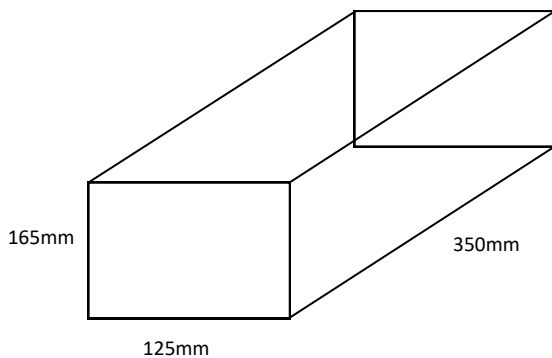

COLUMBARIUM URN & PLAQUE SIZES

Inglewood and Texas

INCLUDING VASE INFORMATION

SINGLE NICHE

MAXIMUM URN SIZE

125mm (W) x 165mm (H) x 350mm (D)

PLAQUE REQUIREMENTS

BRONZE 230mm (H) x 180mm (W)

A screw hole is to be drilled in each corner of the plaque and screws are to be supplied.

COLUMBARIUM VASE

Approx

Height

68mm

Council has an approved vase for placing on the columbarium wall.

The vase is brass painted brown to match the colouring of the wall plaques.