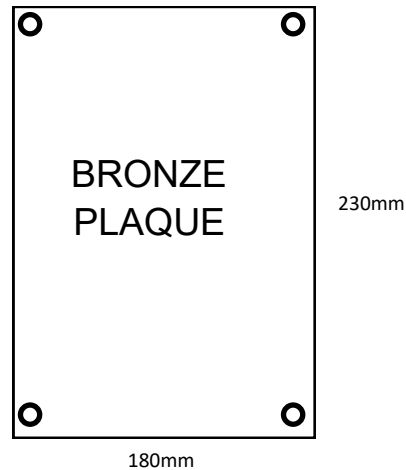

COLUMBARIUM URN & PLAQUE SIZES

Inglewood and Texas

INCLUDING VASE INFORMATION

SINGLE NICHE

MAXIMUM URN SIZE

125mm (W) x 165mm (H) x 350mm (D)

PLAQUE REQUIREMENTS

BRONZE 230mm (H) x 180mm (W)

A screw hole is to be drilled in each corner of the plaque and screws are to be supplied.

COLUMBARIUM VASE

Approx

Height

68mm

Council has an approved vase for placing on the columbarium wall.

The vase is brass painted brown to match the colouring of the wall plaques.