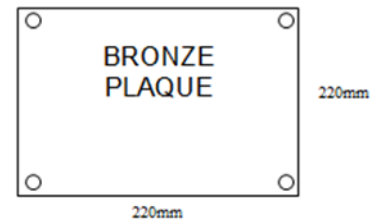

YELARBON COLUMBARIUM WALL

URN & PLAQUE SIZES

INCLUDING VASE INFORMATION

Wall 1

Wall 2 & 3

MAXIMUM URN SIZE

90mm (H) x 120mm (W) x 230mm (D)

MAXIMUM URN SIZE

175mm (H) x 175mm (W) x 230mm (D)

PLAQUE REQUIREMENTS

BRONZE 130mm (H) x 180mm (W)

Allow for screw holes**

** However Council will drill these to suit wall

PLAQUE REQUIREMENTS

BRONZE 220mm (H) x 220mm (W)

Allow for screw holes**

** However Council will drill these to suit wall

COLUMBARIUM VASE

Approx
Height
68mm

Council has an approved vase for placing on the columbarium wall.

The vase is brass painted brown to match the colouring of the wall plaques.