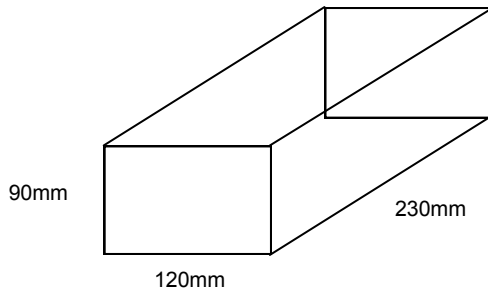

YELARBON COLUMBARIUM WALL

URN & PLAQUE SIZES

INCLUDING VASE INFORMATION

Wall 1

Wall 2 & 3

MAXIMUM URN SIZE

90mm (H) x 120mm (W) x 230mm (D)

MAXIMUM URN SIZE

175mm (H) x 175mm (W) x 230mm (D)

PLAQUE REQUIREMENTS

BRONZE 130mm (H) x 180mm (W)

Allow for screw holes**

** However Council will drill these to suit wall

PLAQUE REQUIREMENTS

BRONZE 220mm (H) x 220mm (W)

Allow for screw holes**

** However Council will drill these to suit wall

COLUMBARIUM VASE

Approx
Height
68mm

Council has an approved vase for placing on the columbarium wall.

The vase is brass painted brown to match the colouring of the wall plaques.