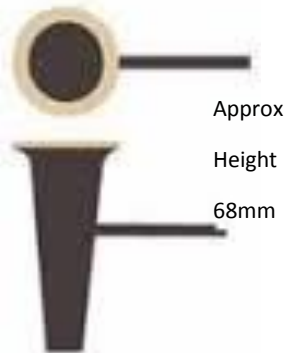

YELARBON COLUMBARIUM WALL

URN & PLAQUE SIZES

INCLUDING VASE INFORMATION

Wall 1

Wall 2 & 3

MAXIMUM URN SIZE

90mm (H) x 120mm (W) x 230mm (D)

MAXIMUM URN SIZE

175mm (H) x 175mm (W) x 230mm (D)

PLAQUE REQUIREMENTS

BRONZE 130mm (H) x 180mm (W)

Allow for screw holes**

** However Council will drill these to suit wall

PLAQUE REQUIREMENTS

BRONZE 220mm (H) x 220mm (W)

Allow for screw holes**

** However Council will drill these to suit wall

COLUMBARIUM VASE

Approx
Height
68mm

Council has an approved vase for placing on the columbarium wall.

The vase is brass painted brown to match the colouring of the wall plaques.