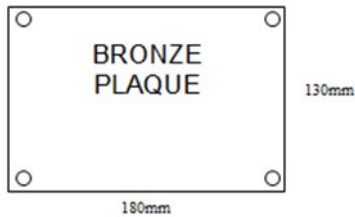

YELARBON COLUMBARIUM WALL

URN & PLAQUE SIZES

INCLUDING VASE INFORMATION

Wall 1

Wall 2 & 3

MAXIMUM URN SIZE

90mm (H) x 120mm (W) x 230mm (D)

MAXIMUM URN SIZE

175mm (H) x 175mm (W) x 230mm (D)

PLAQUE REQUIREMENTS

BRONZE 130mm (H) x 180mm (W)

Allow for screw holes**

** However Council will drill these to suit wall

PLAQUE REQUIREMENTS

BRONZE 220mm (H) x 220mm (W)

Allow for screw holes**

** However Council will drill these to suit wall

COLUMBARIUM VASE

Approx
Height
68mm

Council has an approved vase for placing on the columbarium wall.

The vase is brass painted brown to match the colouring of the wall plaques.