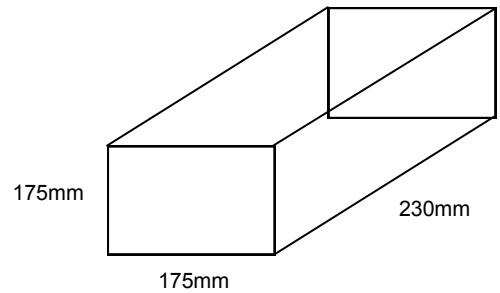

YELARBON COLUMBARIUM WALL

URN & PLAQUE SIZES

INCLUDING VASE INFORMATION

Wall 1

Wall 2 & 3

MAXIMUM URN SIZE

90mm (H) x 120mm (W) x 230mm (D)

MAXIMUM URN SIZE

175mm (H) x 175mm (W) x 230mm (D)

PLAQUE REQUIREMENTS

BRONZE 130mm (H) x 180mm (W)

Allow for screw holes**

** However Council will drill these to suit wall

PLAQUE REQUIREMENTS

BRONZE 220mm (H) x 220mm (W)

Allow for screw holes**

** However Council will drill these to suit wall

COLUMBARIUM VASE

Approx
Height
68mm

Council has an approved vase for placing on the columbarium wall.

The vase is brass painted brown to match the colouring of the wall plaques.