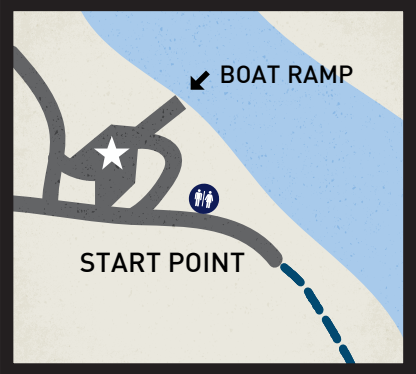

Goondiwindi Natural Heritage & Waterpark

★ LOCATION POINT

- WATERSIDE TRAIL**
2.38km
- PELICAN CORNER**
560m
- WETLAND WALK**
685m
- WATERBIRD WALK**
1.12km
- BUSH BIRD TRAIL**
1.0km
- NATURAL FAUNA TRAIL**
915m

scenic trail map